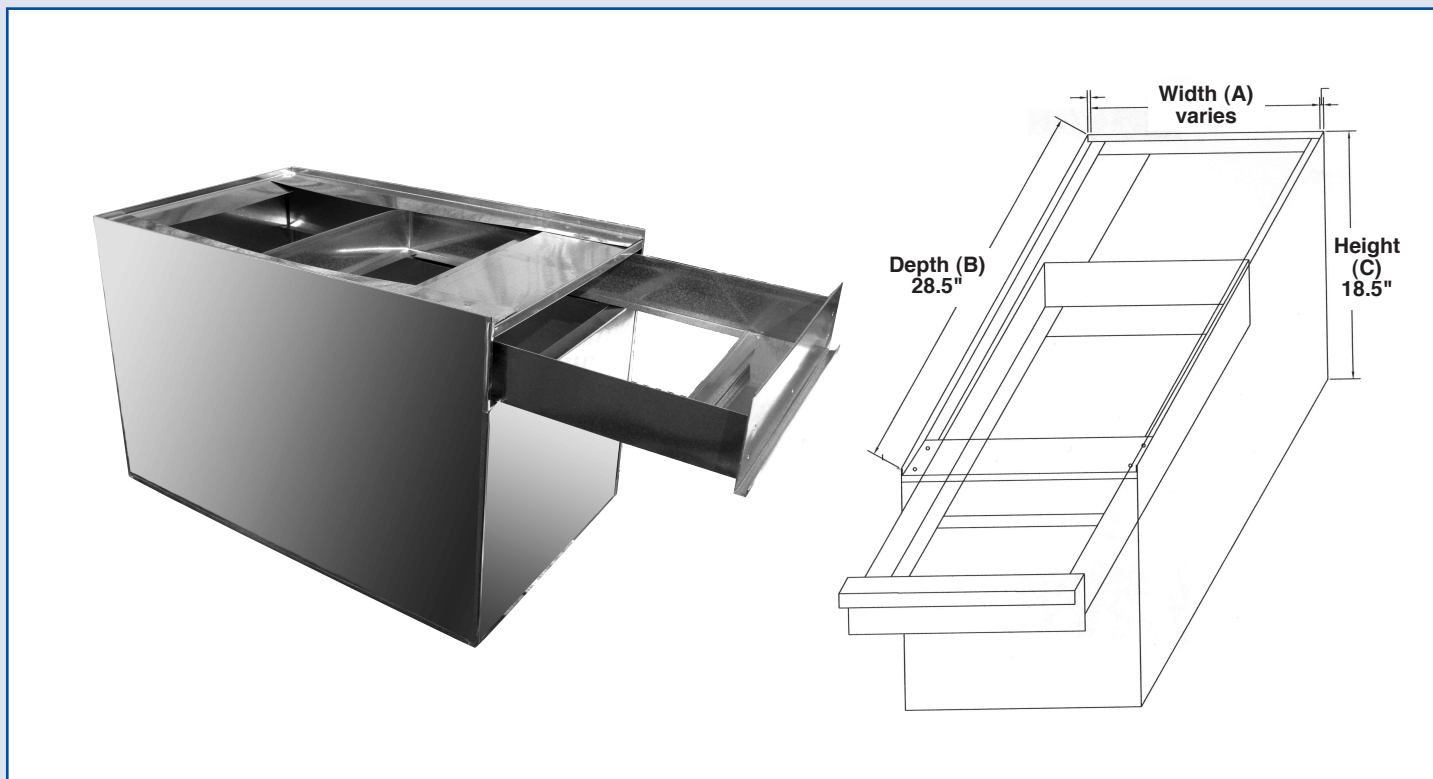

FURNACE BOX

Product Details

- 26 gauge galvanized steel
- Fits most furnace sizes
- Raises low profile furnace from ground
- Easy access to filter for service

Item	A	B	C	Filter
FB1428	14 ³ / ₄ "	28 ¹ / ₂ "	18 ¹ / ₂ "	14 x 25
FB1728	17 ³ / ₄ "	28 ¹ / ₂ "	18 ¹ / ₂ "	16 x 25
FB2128	21 ³ / ₄ "	28 ¹ / ₂ "	18 ¹ / ₂ "	20 x 25
FB2428	24 ³ / ₄ "	28 ¹ / ₂ "	18 ¹ / ₂ "	20 x 25